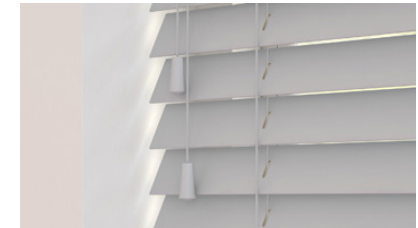

WOOD VENETIAN BLINDS

FOCUS ON WINDOWS

Essential Collection

Available in: 25mm, 35mm and 50mm

Pure

Polar

Mirren

Morena

Hazel

WOOD VENETIAN BLINDS

FOCUS ON WINDOWS

Essential Collection

Available in: 25mm, 35mm and 50mm

Perfect Grain

Soft Grain Swatches