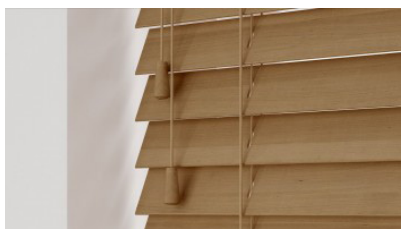

WOOD VENETIAN BLINDS

FOCUS ON WINDOWS

Essential Collection

Available in: 25mm, 35mm and 50mm

Tawny