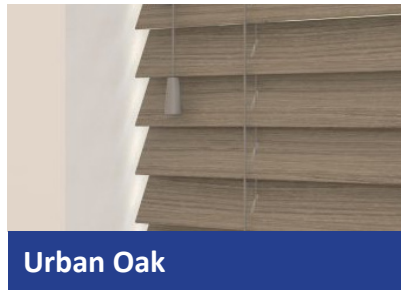

WOOD VENETIAN BLINDS

FOCUS ON WINDOWS

Essential Collection

Available in: 25mm, 35mm and 50mm

Pure

Polar

Mirren

Morena

Hazel

WOOD VENETIAN BLINDS

FOCUS ON WINDOWS

Essential Collection

Available in: 25mm, 35mm and 50mm

Perfect Grain

Soft Grain Swatches