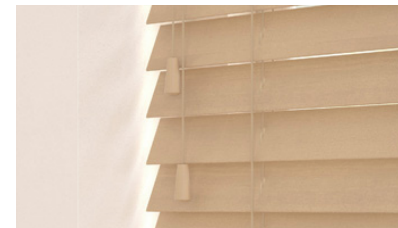

WOOD VENETIAN BLINDS

FOCUS ON WINDOWS

Essential Collection

Available in: 25mm, 35mm and 50mm

Oregon