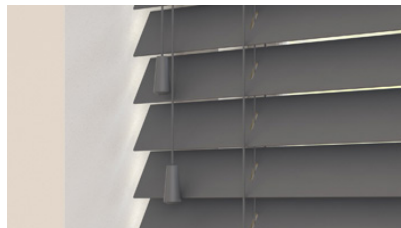

WOOD VENETIAN BLINDS

FOCUS ON WINDOWS

Essential Collection

Available in: 25mm, 35mm and 50mm

Kohl