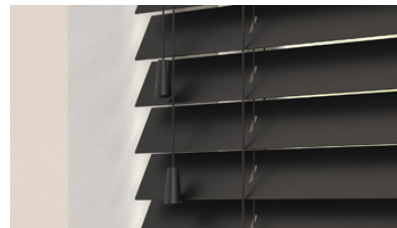

WOOD VENETIAN BLINDS

FOCUS ON WINDOWS

Essential Collection

Available in: 25mm, 35mm and 50mm

Carbon