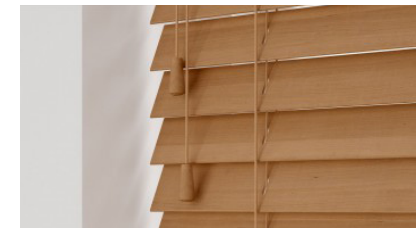

WOOD VENETIAN BLINDS

FOCUS ON WINDOWS

Essential Collection

Available in: 25mm, 35mm and 50mm

Honey