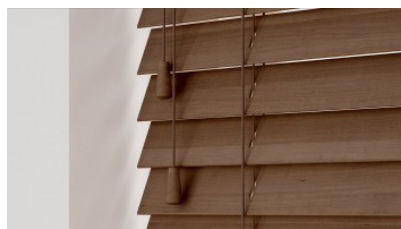

WOOD VENETIAN BLINDS

FOCUS ON WINDOWS

Essential Collection

Available in: 25mm, 35mm and 50mm

Auburn