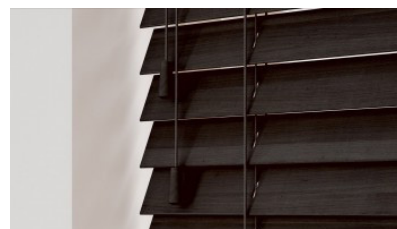

Hazel

WOOD VENETIAN BLINDS

FOCUS ON WINDOWS

Essential Collection

Available in: 25mm, 35mm and 50mm

Perfect Grain

Soft Grain Swatches