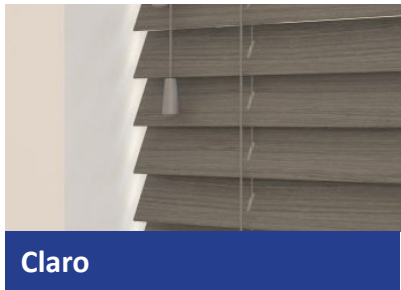

Hazel

WOOD VENETIAN BLINDS

FOCUS ON WINDOWS

Essential Collection

Available in: 25mm, 35mm and 50mm

Perfect Grain

Soft Grain Swatches