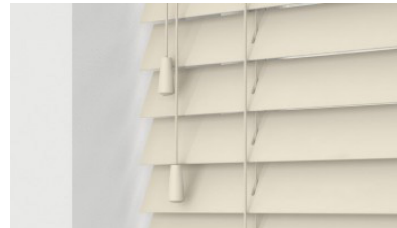

WOOD VENETIAN BLINDS

FOCUS ON WINDOWS

Essential Collection

Available in: 25mm, 35mm and 50mm

Pure

Polar

Mirren

Morena

Hazel

WOOD VENETIAN BLINDS

FOCUS ON WINDOWS

Essential Collection

Available in: 25mm, 35mm and 50mm

Perfect Grain

Soft Grain Swatches