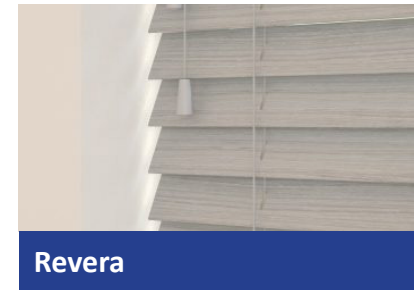

Hazel

WOOD VENETIAN BLINDS

FOCUS ON WINDOWS

Essential Collection

Available in: 25mm, 35mm and 50mm

Perfect Grain

Soft Grain Swatches