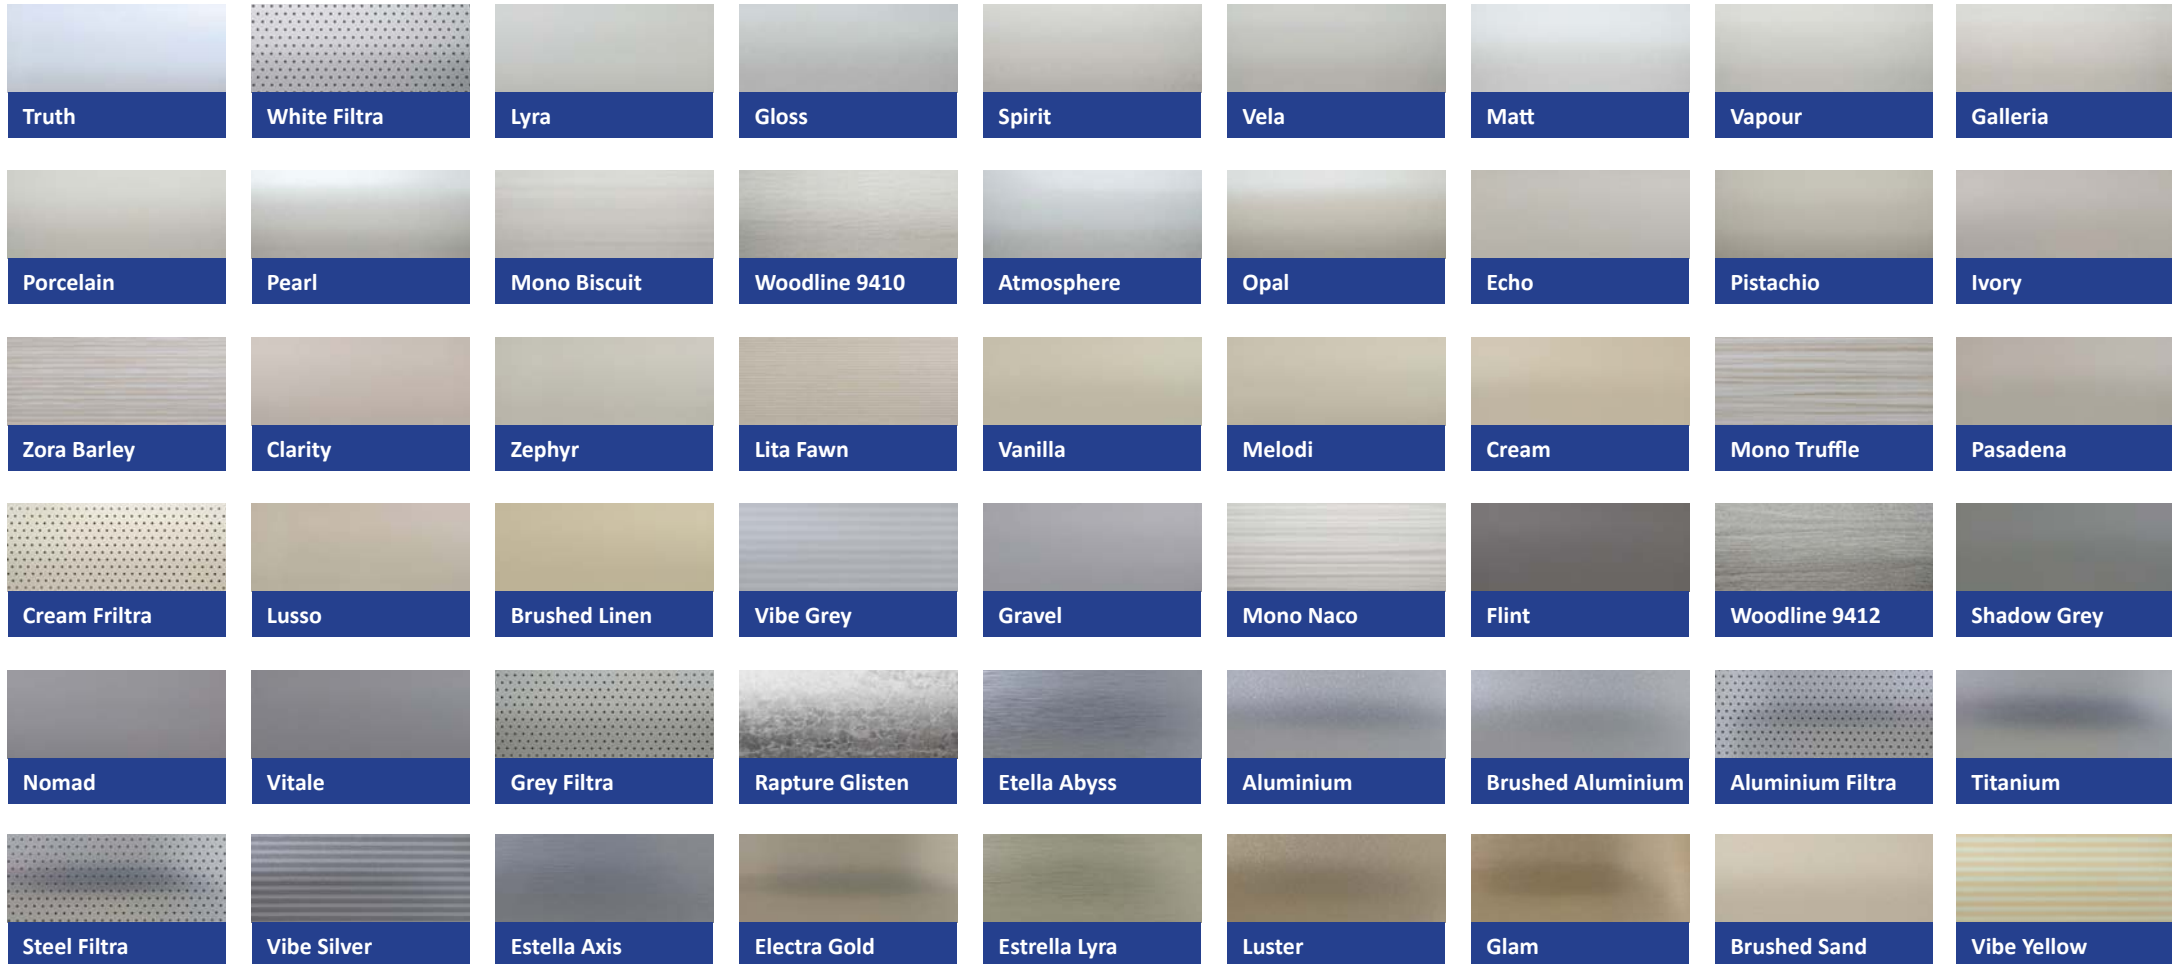

METAL VENETIAN BLINDS

FOCUS ON WINDOWS

Alumitex

The Alumitex collection of 25mm aluminium venetians presents a kaleidoscope of colours and a vast array of textures and designs available in 21 micron slat.

Onyx

Novella

Rapture Rebel

Black Filtra

Black

Sonar