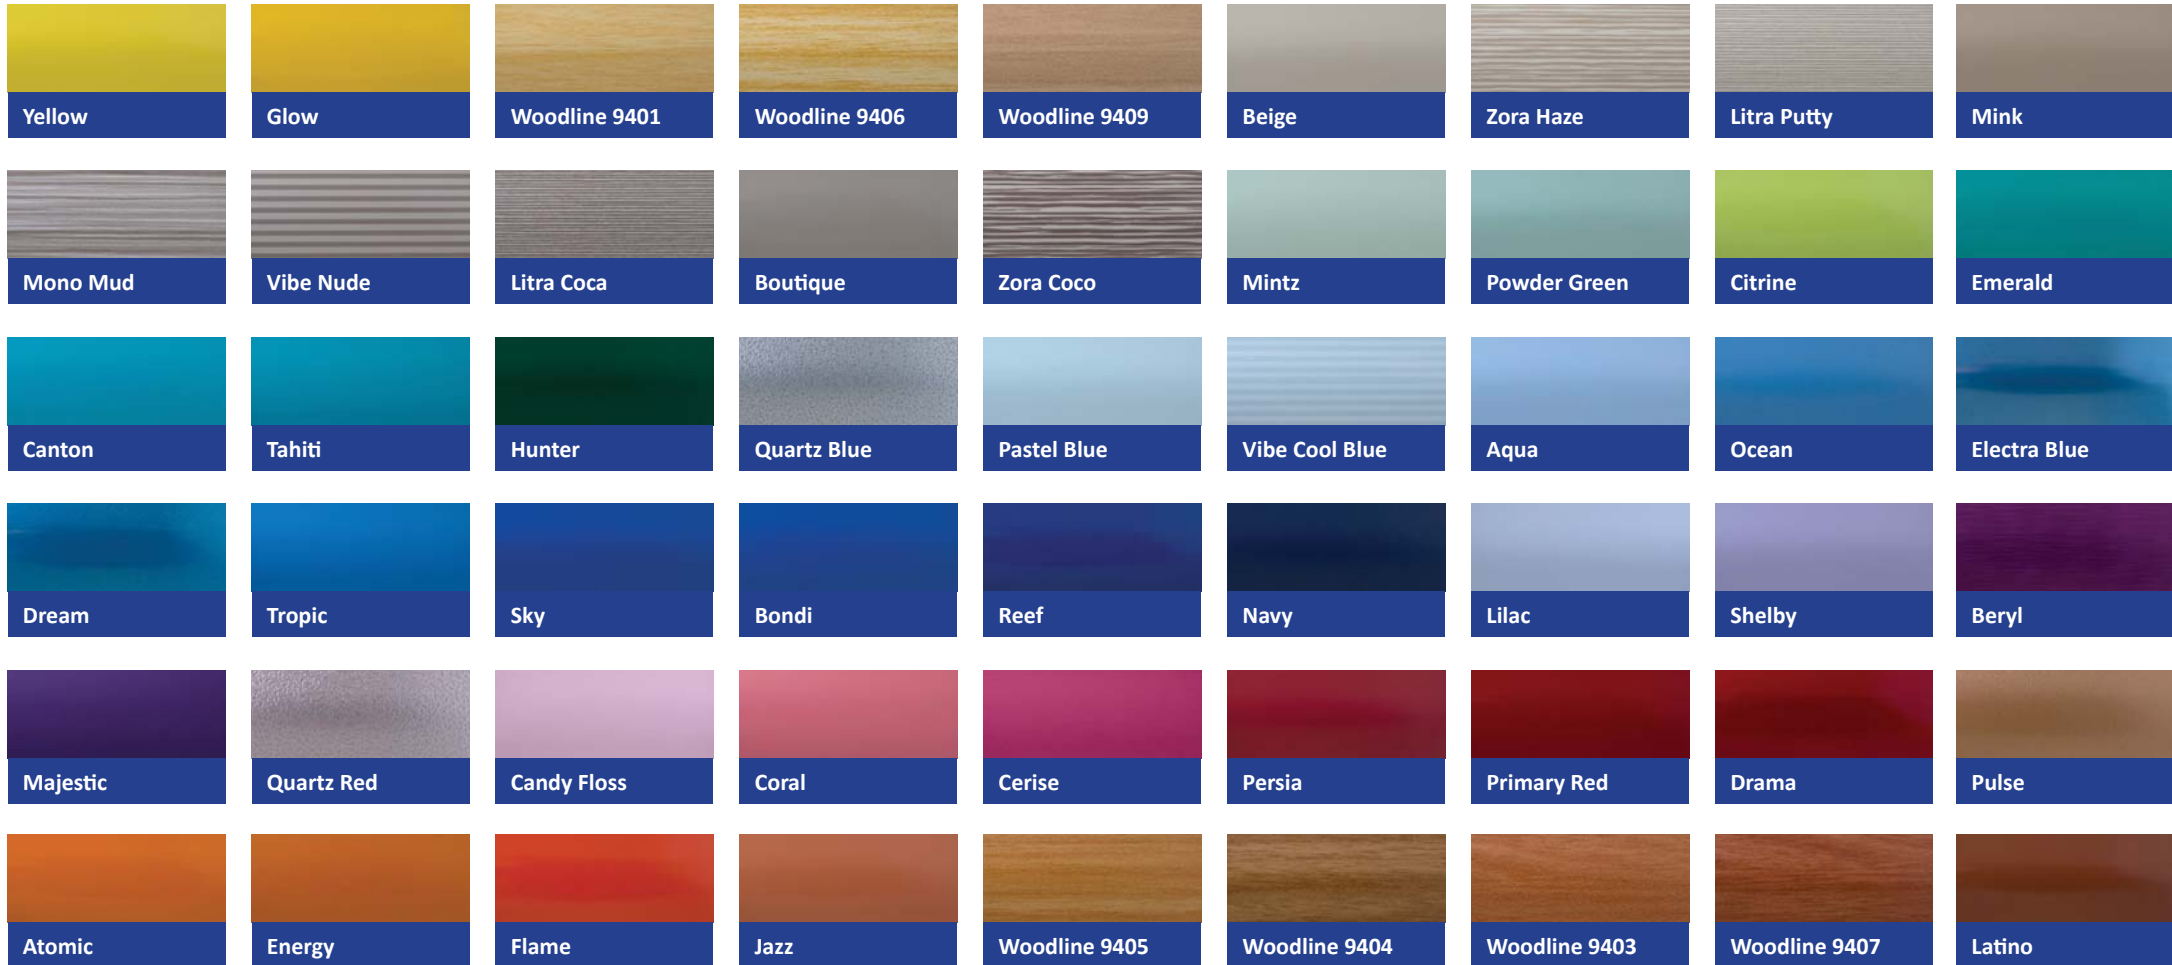

METAL VENETIAN BLINDS

FOCUS ON WINDOWS

Alumitex

The Alumitex collection of 25mm aluminium venetians presents a kaleidoscope of colours and a vast array of textures and designs available in 21 micron slat.

Onyx

Novella

Rapture Rebel

Black Filtra

Black

Sonar